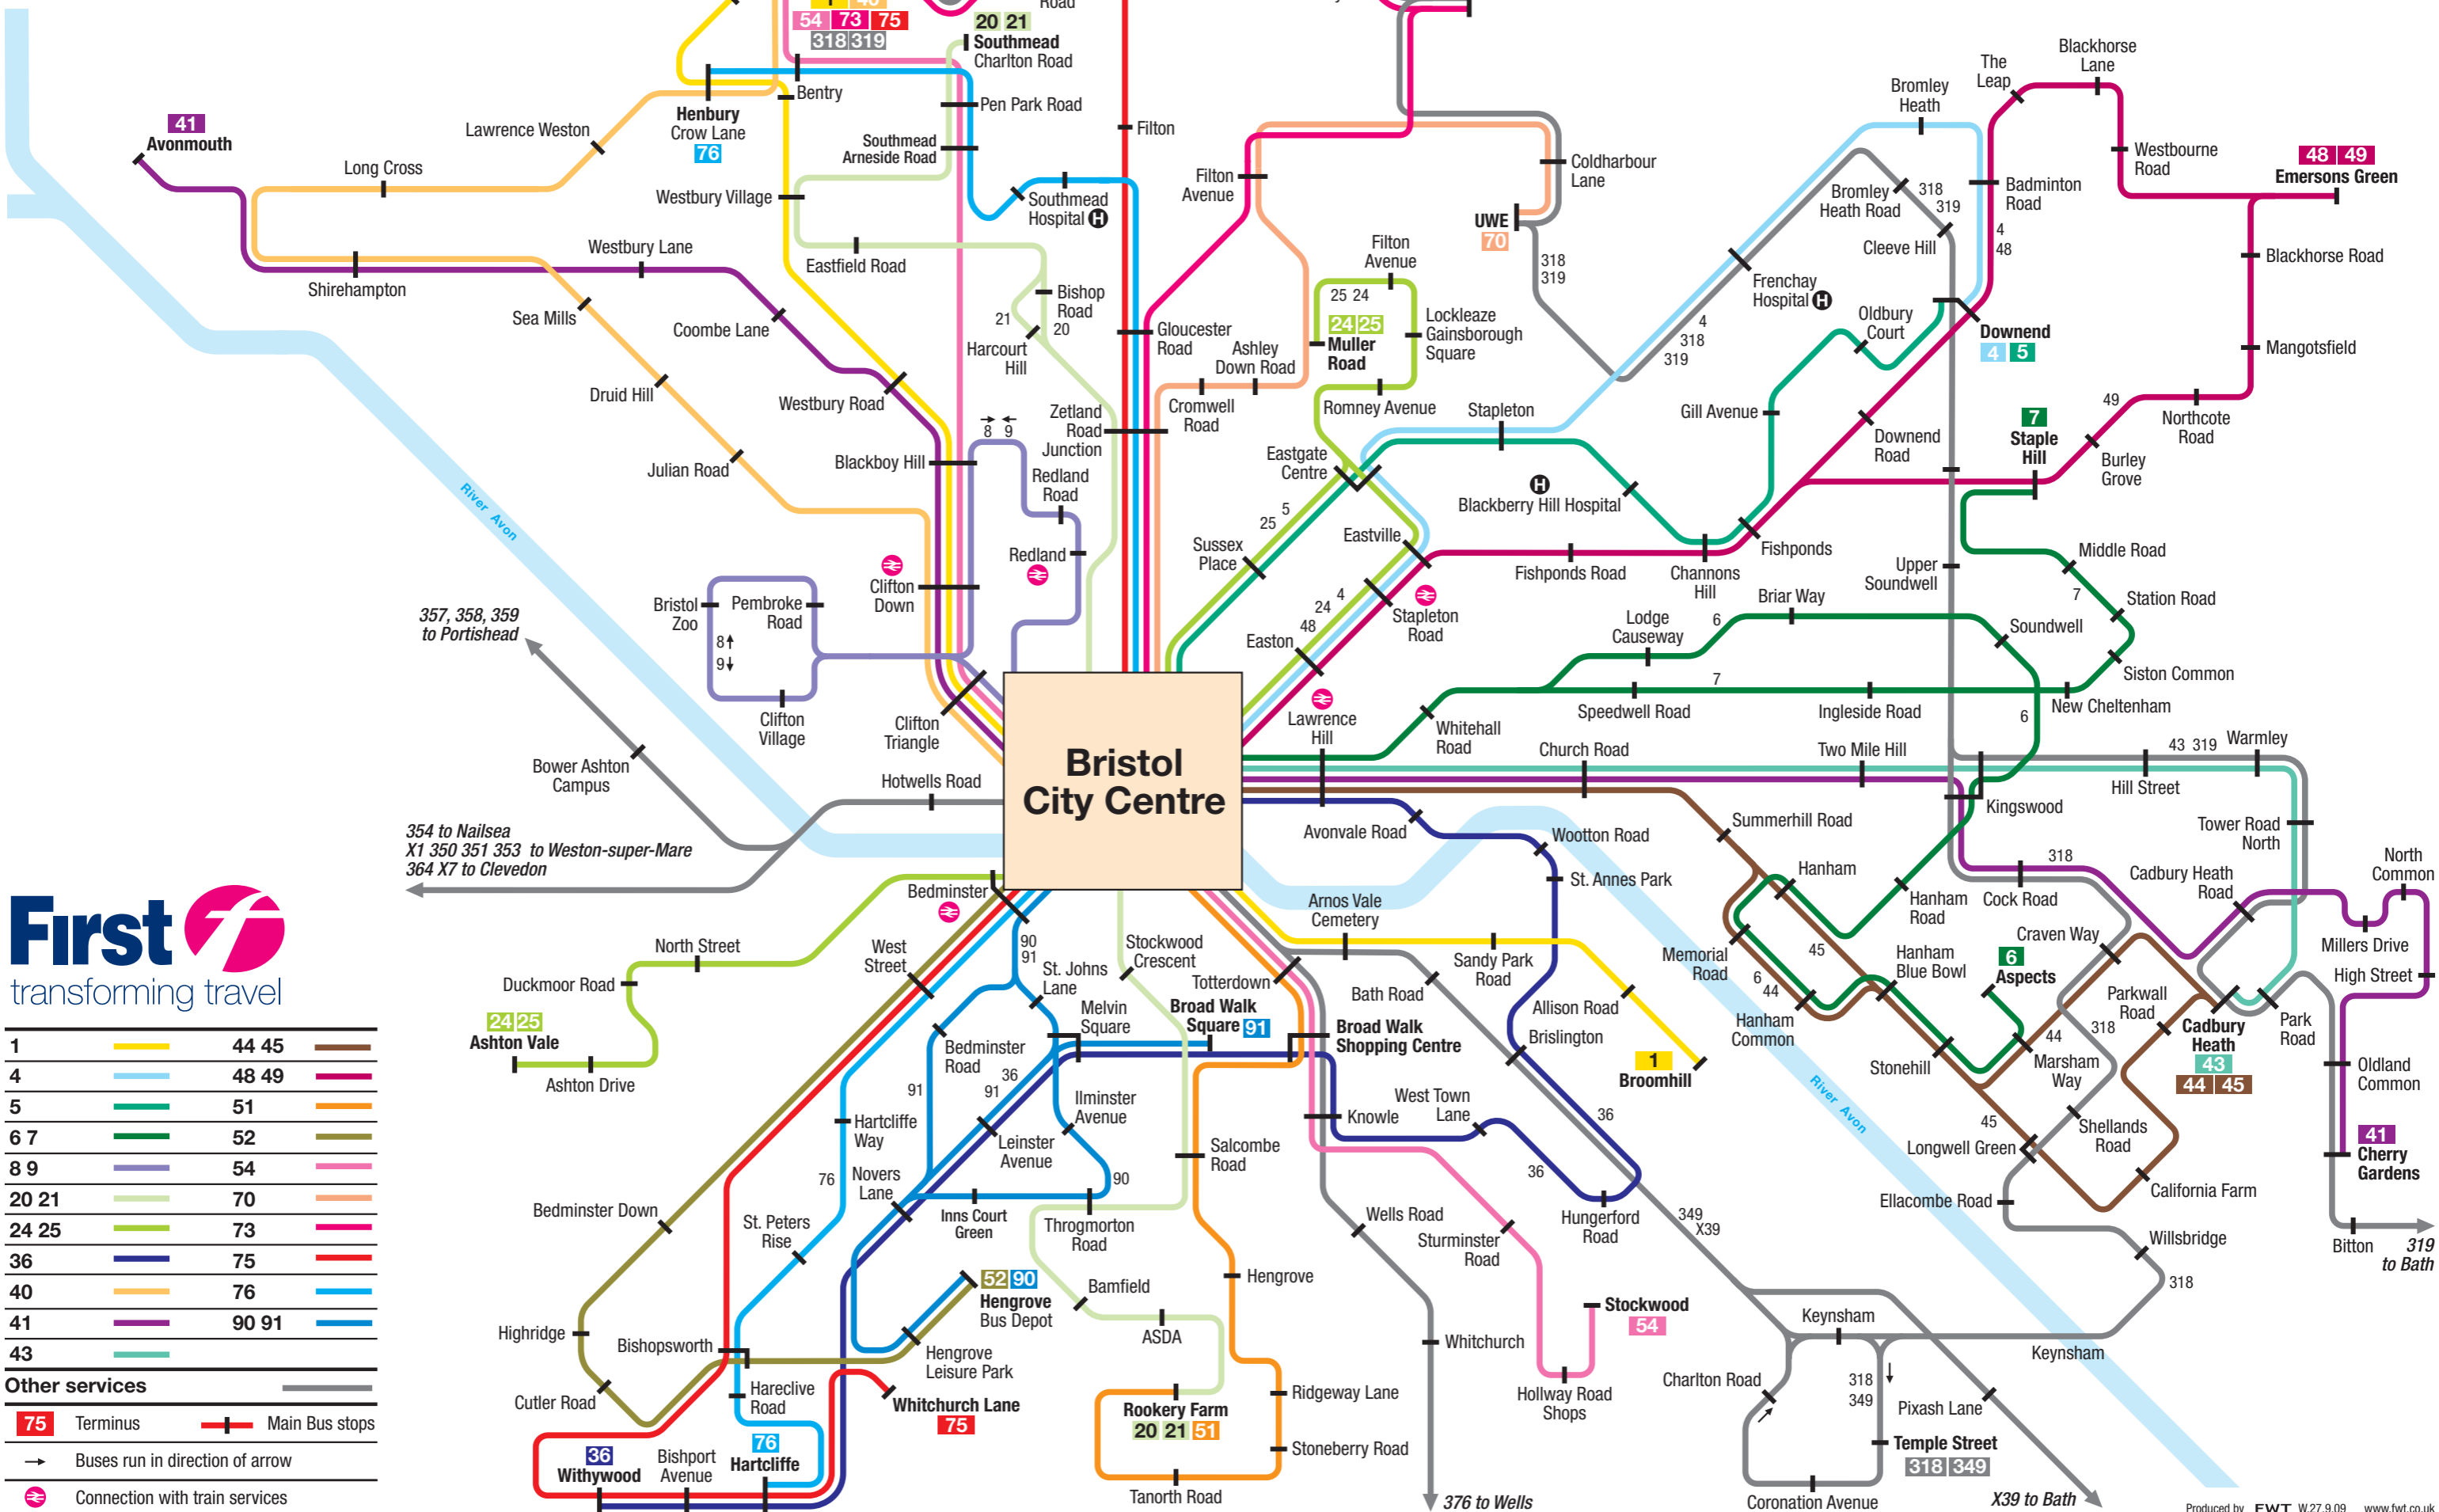

# Bristol Network Diagram

Main Services throughout the day,  
peak only services not shown

1	44 45
4	48 49
5	51
6 7	52
8 9	54
20 21	70
24 25	73
36	75
40	76
41	90 91
43	
<b>Other services</b>	
75	Terminus
+	Main Bus stops
→	Buses run in direction of arrow
⊕	Connection with train services